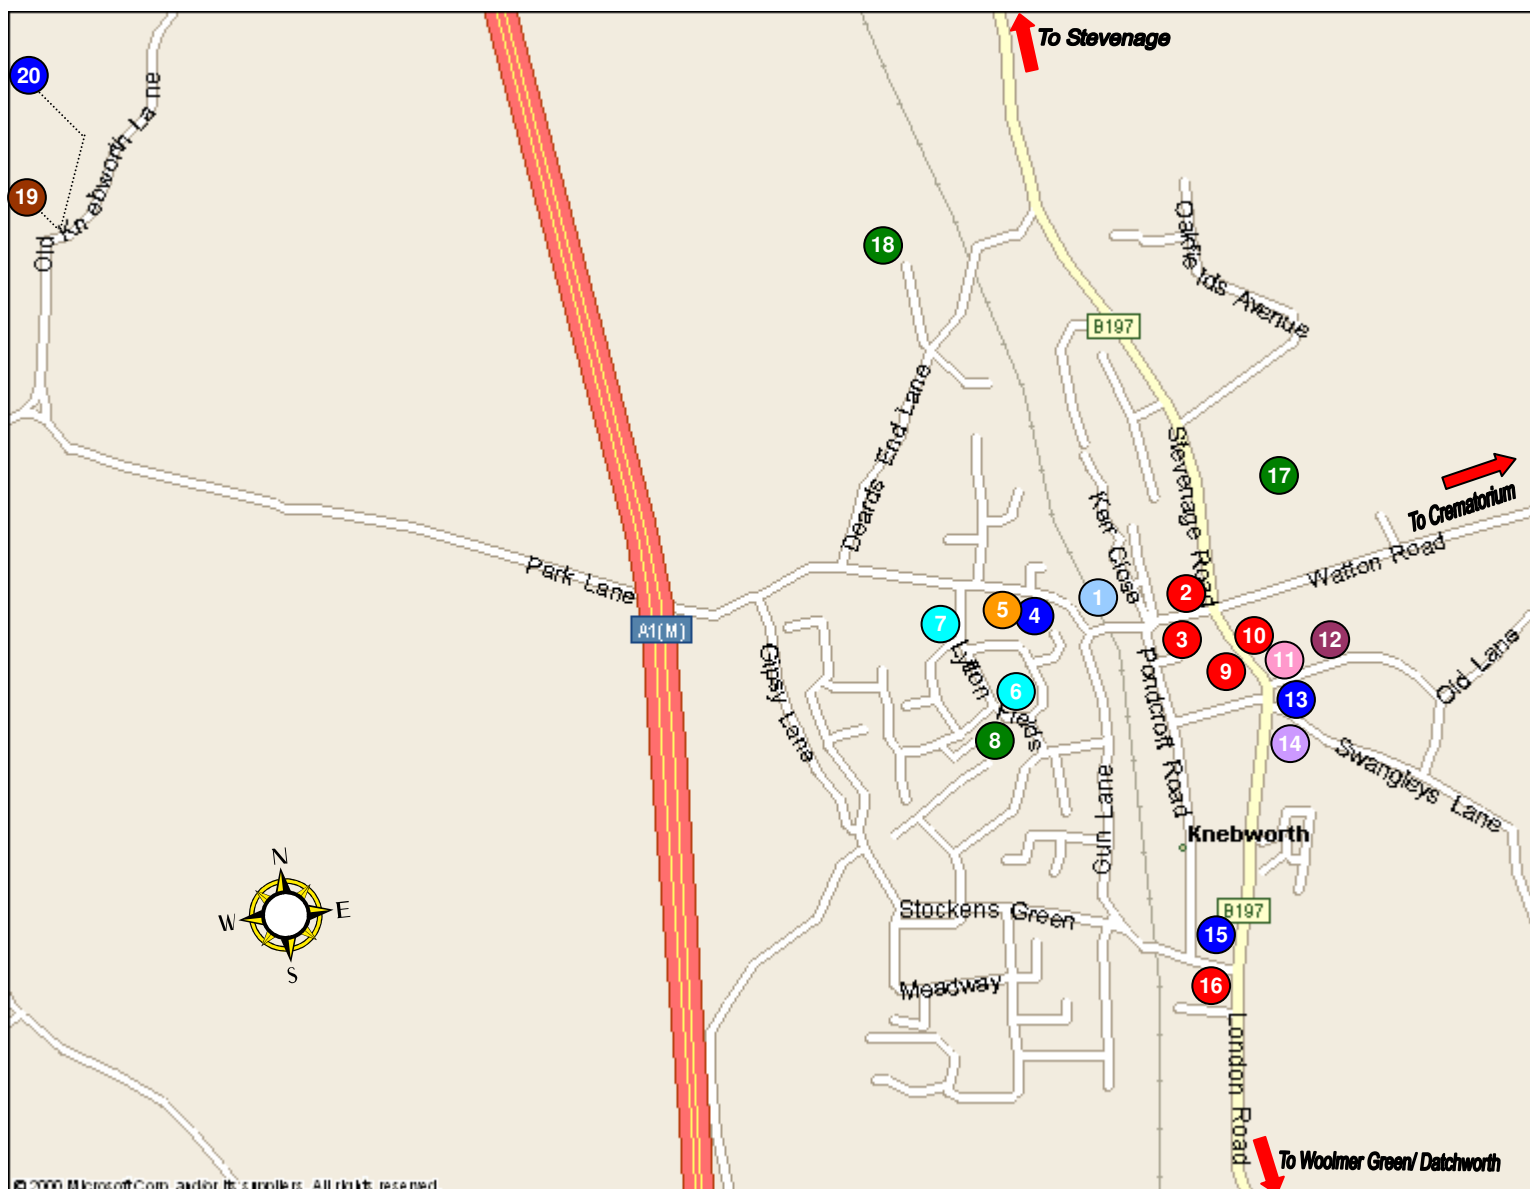

KEY PLACES IN KNEBWORTH

Key:

- | | | | |
|----|---------------------------------|----|------------------------------------|
| 1 | Knebworth Station | 11 | Post Office |
| 2 | Doctor's surgery | 12 | Library |
| 3 | Dentist | 13 | St Martin's Church (CE) |
| 4 | Trinity Church (Methodist/URC) | 14 | JMI School |
| 5 | Village Hall | 15 | St Thomas More Church (RC) |
| 6 | Deanscroft Sheltered Housing | 16 | Dentist |
| 7 | Bulwer Lytton Care Home | 17 | Watton Road Recreation Ground |
| 8 | Lytton Fields Recreation Ground | 18 | Golf Club |
| 9 | Pharmacy | 19 | Knebworth House (private entrance) |
| 10 | Pharmacy | 20 | St Mary's Church (CE) |