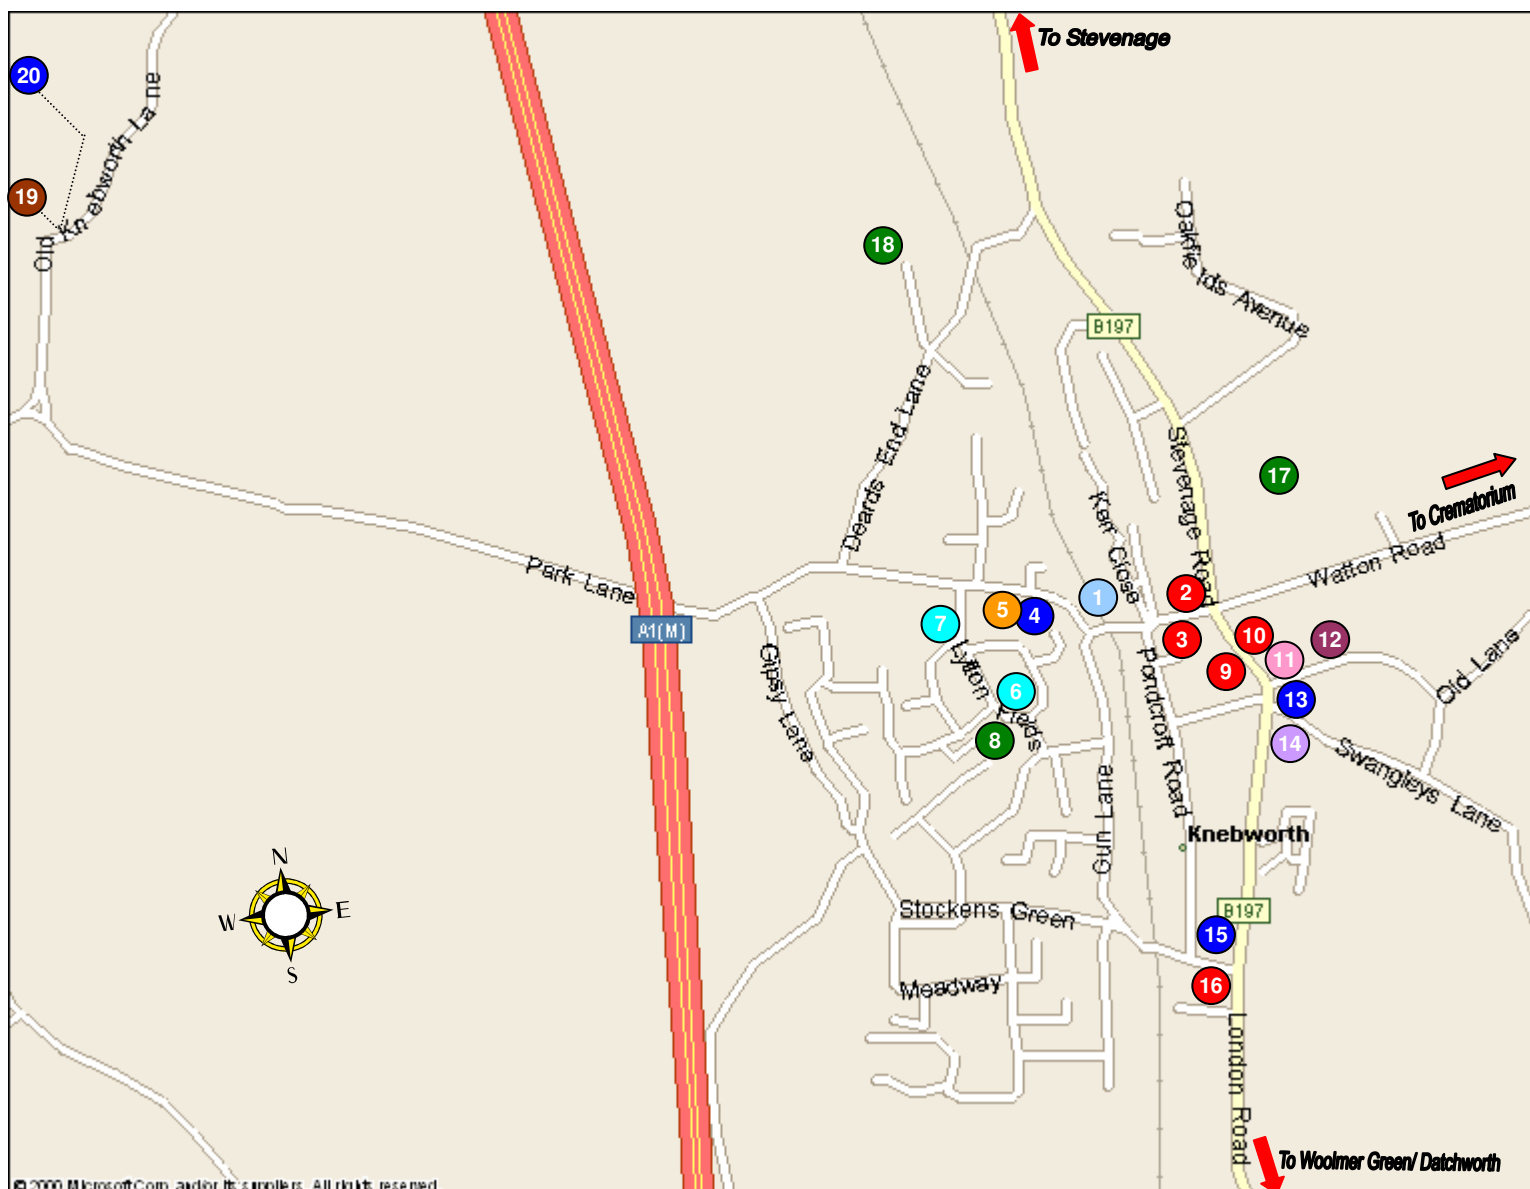

KEY PLACES IN KNEBWORTH

Key:

- | | |
|-----------------------------------|---------------------------------------|
| 1 Knebworth Station | 11 Post Office |
| 2 Doctor's surgery | 12 Library |
| 3 Dentist | 13 St Martin's Church (CE) |
| 4 Trinity Church (Methodist/URC) | 14 JMI School |
| 5 Village Hall | 15 St Thomas More Church (RC) |
| 6 Deanscroft Sheltered Housing | 16 Dentist |
| 7 Bulwer Lytton Care Home | 17 Watton Road Recreation Ground |
| 8 Lytton Fields Recreation Ground | 18 Golf Club |
| 9 Pharmacy | 19 Knebworth House (private entrance) |
| 10 Pharmacy | 20 St Mary's Church (CE) |